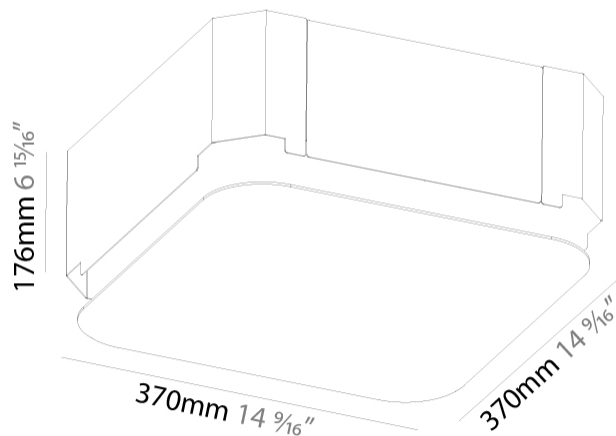

PHYSICAL

Shape: Square
Length (mm): 370
Length (in): 14 9/16
Width (mm): 370
Width (in): 14 9/16
Depth (mm): 176
Depth (in): 6 15/16
Ceiling Thickness (mm): 10 / 12.5 / 15 / 25 / 30
Ceiling Thickness (in): 3/8 or 1/2 or 9/16 or 1 or 1 3/16
Min. Recessing Depth (mm): 200
Min. Recessing Depth (in): 7 7/8
Light Distribution: Direct
Weight (kg): 4.236
Weight (lbs): 9.32
Diffuser: PMMA - Opal
Fixture Material: Extruded Aluminum / Steel
Cut-out Measurements: 405mm / 15 15/16" x 405mm 15 15/16"
Upon Request: Unique Sizes Unique Ceiling Thickness Unique Mounting Depth Spot Inserts

ELECTRICAL

Lamp Type: LED (Zhaga Standard)
Input Wattage (W): 13.2
Total Output Wattage (W): 12.4
Dimming: Non-Dimmable
Driver Included: Yes
Driver Location: Integrated
Driver Type: Constant Current - Universal
Driver Class: Class 2
Input Voltage (V): 120 - 277
Constant Current (MA): 350
Upon Request: (Not included - see components) Integral: 0-10Vdc dimming / Phase dimming 120Vac only

LED

Color Temperature (°K): 3000 / 3500 / 4000
Max. Delivered Lumen (lm): 1090 / 1107 / 1130
CRI: >80 CRI
Efficiency (%): 0.804
Lamp Life (hrs): 50000
Upon Request: RGB-W Tunable White Special Color Temperature CRI90

OPTICAL

RATINGS AND CERTIFICATIONS

Certified By: Certified for North American Standards
IP rating: IP20