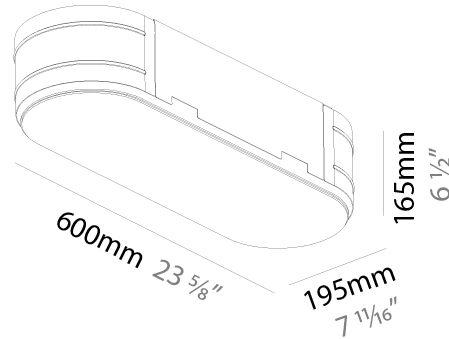

GENERAL

Series: Smoothy
 Subseries: Smoothy Standard
 Brand: Prolicht
 Division: Architectural
 Mounting Type: Trimless
 Mounting Location: Ceiling
 Subcategory: Ambient

PHYSICAL

Shape: Square
 Length (mm): 370
 Length (in): 14 9/16
 Width (mm): 370
 Width (in): 14 9/16
 Depth (mm): 176
 Depth (in): 6 15/16
 Ceiling Thickness (mm): 10 / 12.5 / 15 / 25 / 30
 Ceiling Thickness (in): 3/8 or 1/2 or 9/16 or 1 or 1 3/16
 Min. Recessing Depth (mm): 200
 Min. Recessing Depth (in): 7 7/8
 Light Distribution: Direct
 Weight (kg): 4.236
 Weight (lbs): 9.32
 Diffuser: PMMA - Opal
 Fixture Material: Extruded Aluminum / Steel
 Cut-out Measurements: 405mm / 15 15/16" x 405mm 15 15/16"
 Upon Request: Unique Sizes Unique Ceiling Thickness Unique Mounting Depth Spot Inserts

GENERAL

Series: Smoothy
 Subseries: Smoothline
 Brand: Prolicht
 Division: Architectural
 Mounting Type: Trimless
 Mounting Location: Ceiling
 Subcategory: Ambient

PHYSICAL

Shape: Oval
 Length (mm): 600
 Length (in): 23 5/8
 Width (mm): 195
 Width (in): 7 11/16
 Depth (mm): 165
 Depth (in): 6 1/2
 Ceiling Thickness (mm): 10 / 12.5 / 15 / 25 / 30
 Ceiling Thickness (in): 3/8 or 1/2 or 9/16 or 1 or 1 3/16
 Min. Recessing Depth (mm): 180
 Min. Recessing Depth (in): 7 1/16
 Light Distribution: Direct
 Weight (kg): 3.8
 Weight (lbs): 7.6
 Diffuser: PMMA - Opal
 Fixture Material: Extruded Aluminum / Steel
 Cut-out Measurements: 635mm / 25" x 230mm / 9 1/16"
 Upon Request: Unique Sizes Unique Ceiling Thickness Unique Mounting Depth Spot Inserts

RATINGS AND CERTIFICATIONS

Certified By: Certified for North American Standards
 IP rating: IP20

PROJECT
TYPE
SPECIFIER
QUANTITY
DATE

635mm x 230mm
25" x 9 1/16"

10 | 12 1/2 | 15 | 25 | 30mm
3/8" | 1/2" | 9/16" | 1" | 3/16"